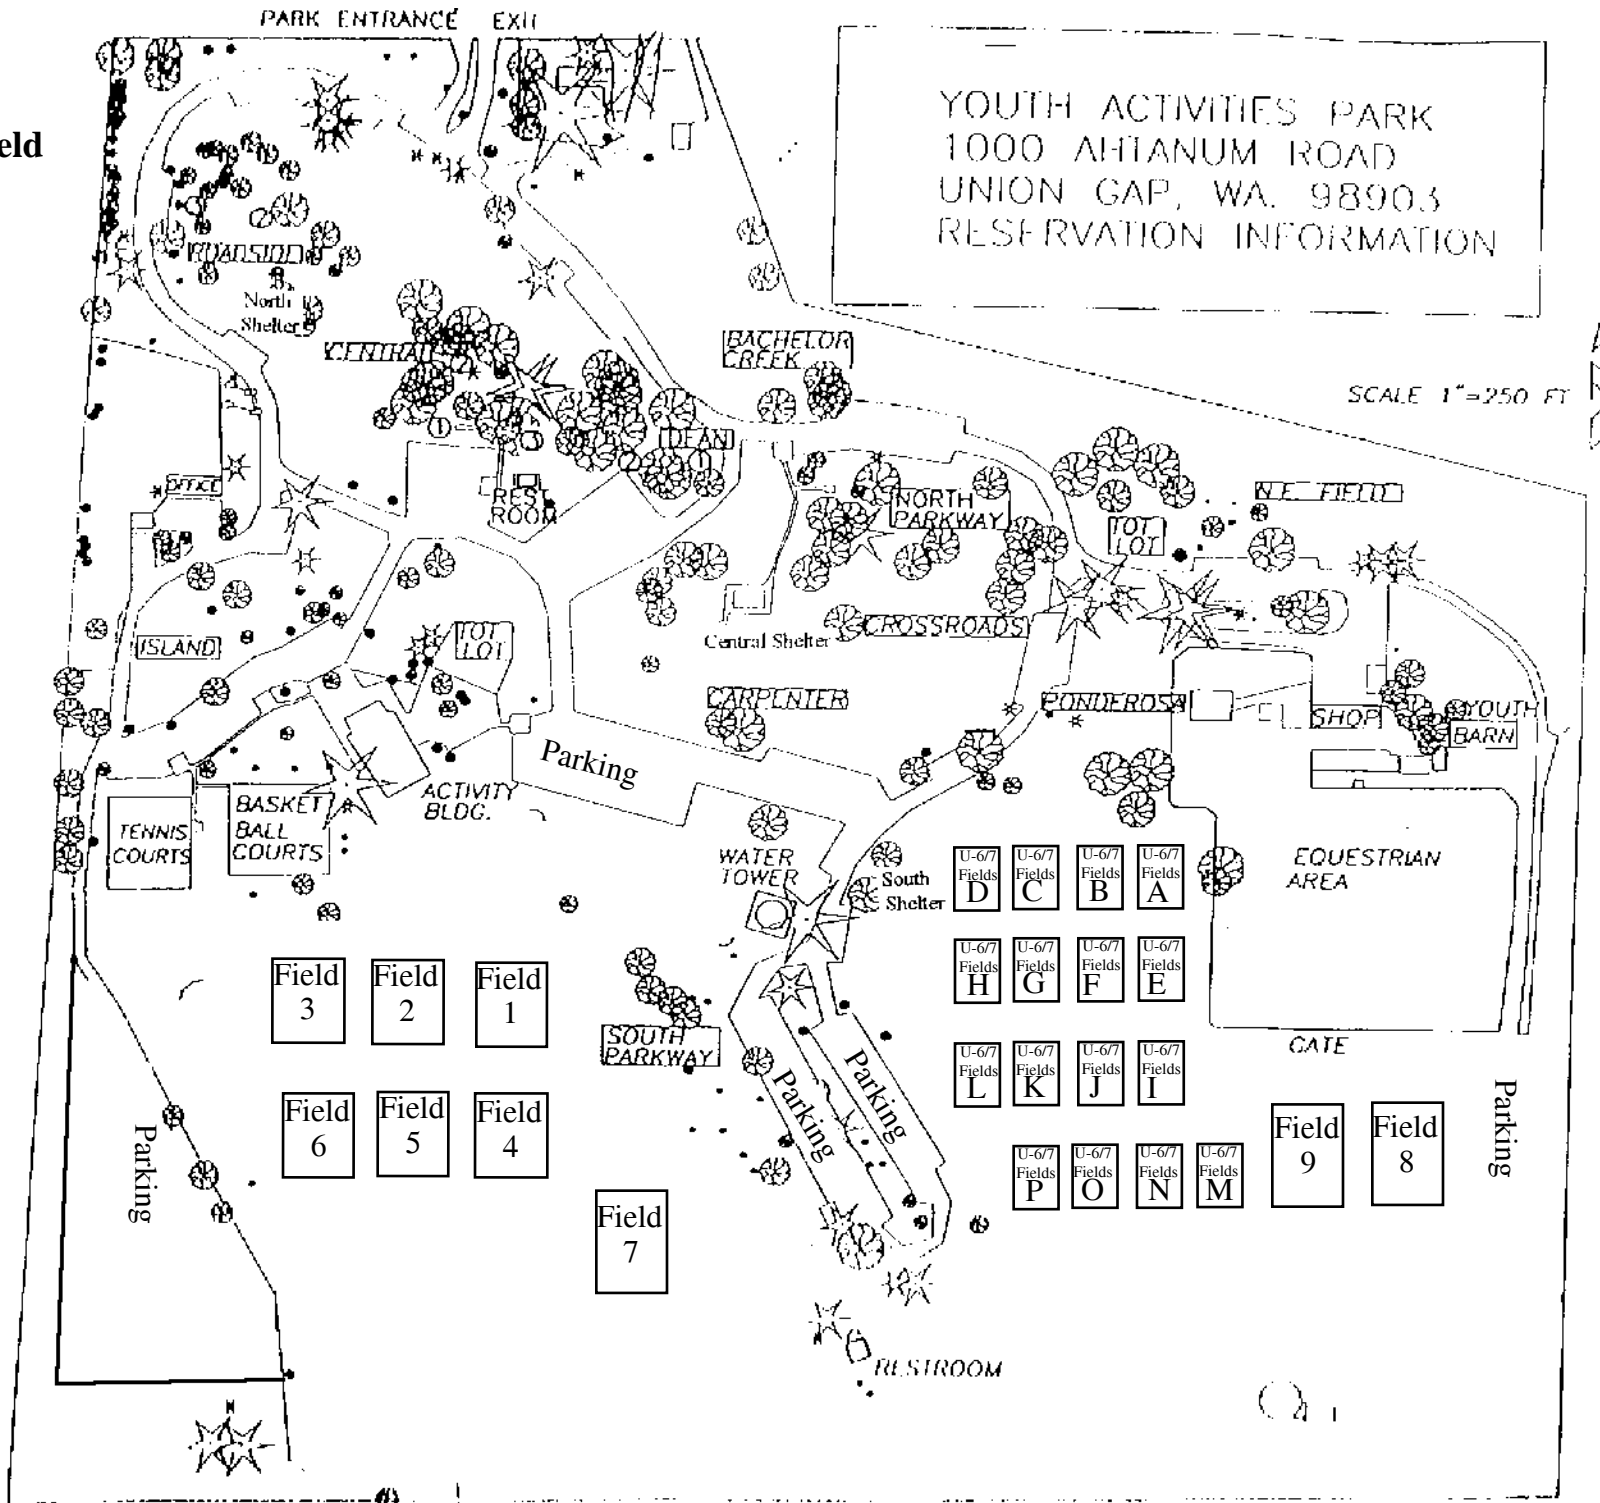

**YYSA
Fall 2009
Ahtanum Field
Map**

YOUTH ACTIVITIES PARK
1000 AHTANUM ROAD
UNION GAP, WA. 98003
RESERVATION INFORMATION

SCALE 1"=250 FT